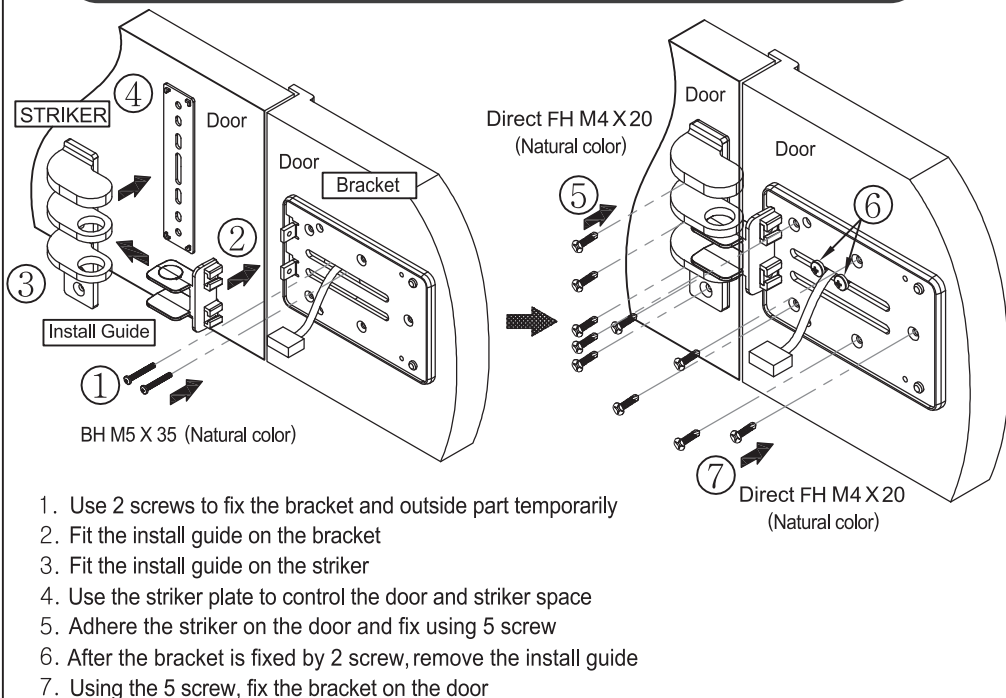

## Installation guide - Guide on how to install (Single-Leaf Door)

## Installation guide - Guide on how to install (Double-Leaf Door)

# Installation View

# Installation Template

**Standard Door Installation**

**Sliding Door Installation**

**Diameter Hole Ø32mm**

----- Outdoor Body  
—— Indoor Body