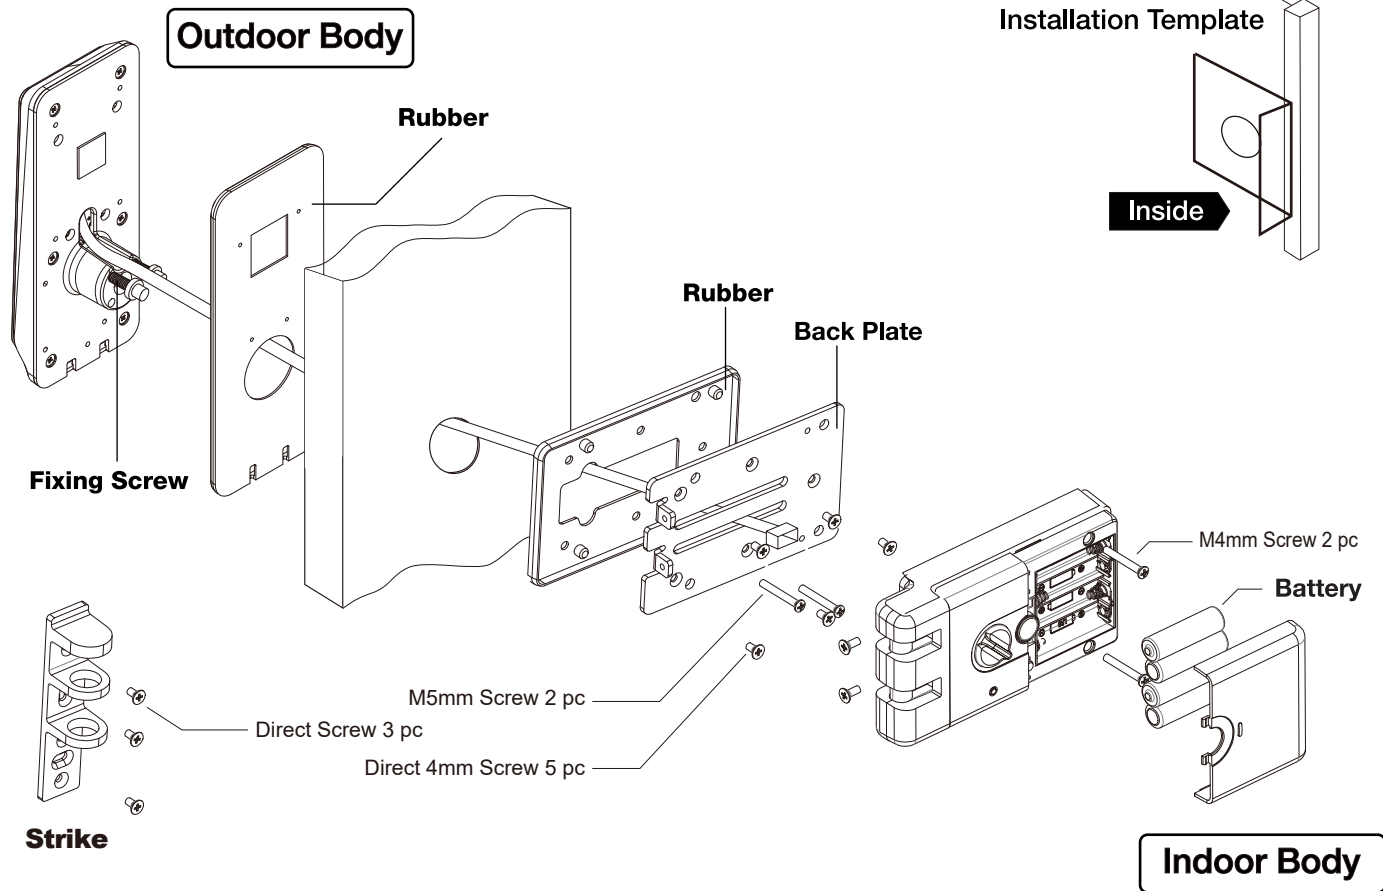

## Installation guide - Guide on how to install (Single-Leaf Door)

## Installation guide - Guide on how to install (Double-Leaf Door)

# Installation View

# Installation Template

**Standard Door Installation**

**Sliding Door Installation**

**Diameter Hole Ø32mm**

----- Outdoor Body  
—— Indoor Body